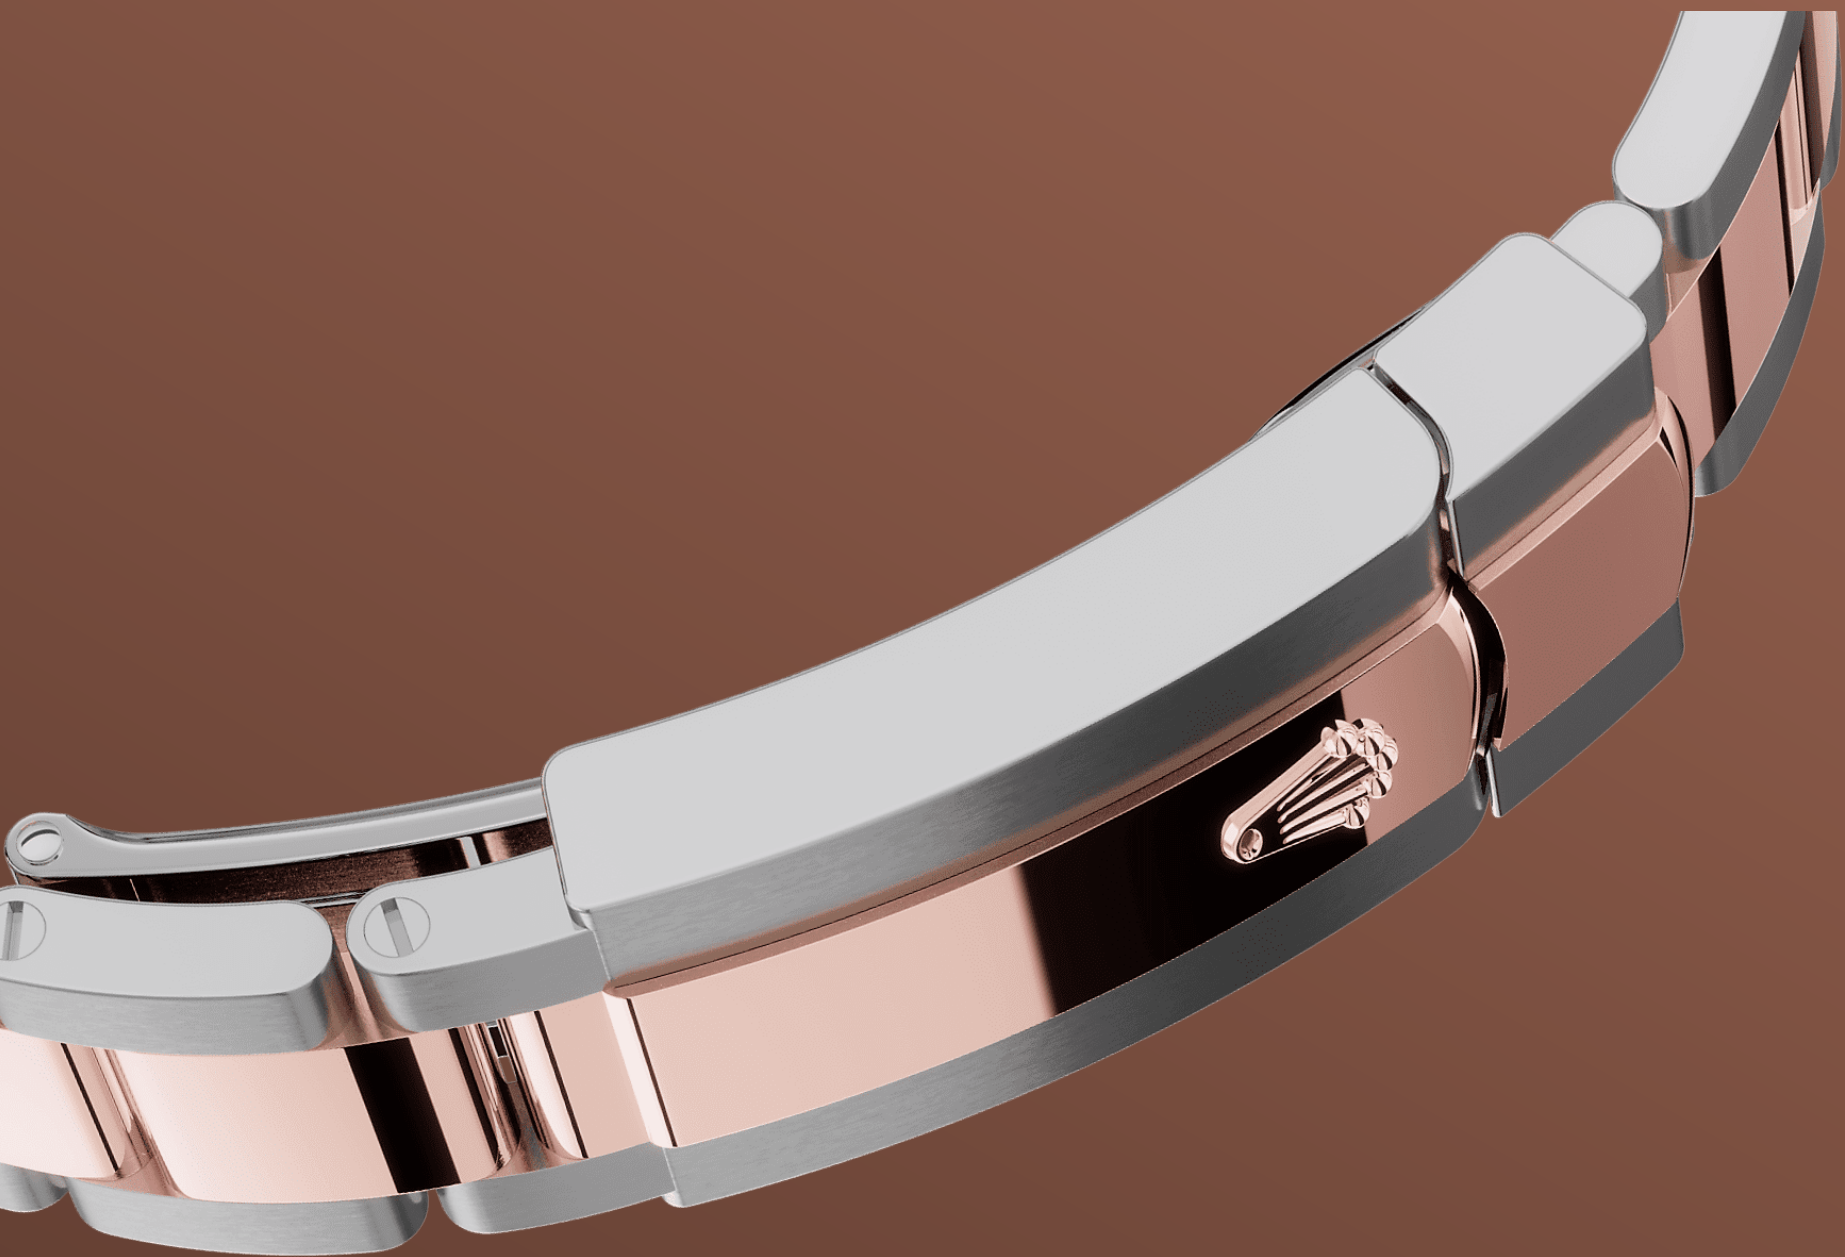

?? OYSTER ??

? ? ? ? ? ? ?

?? Oyster ?? ?

? ? ? ?

? ?

? ?

? ? 5 ?