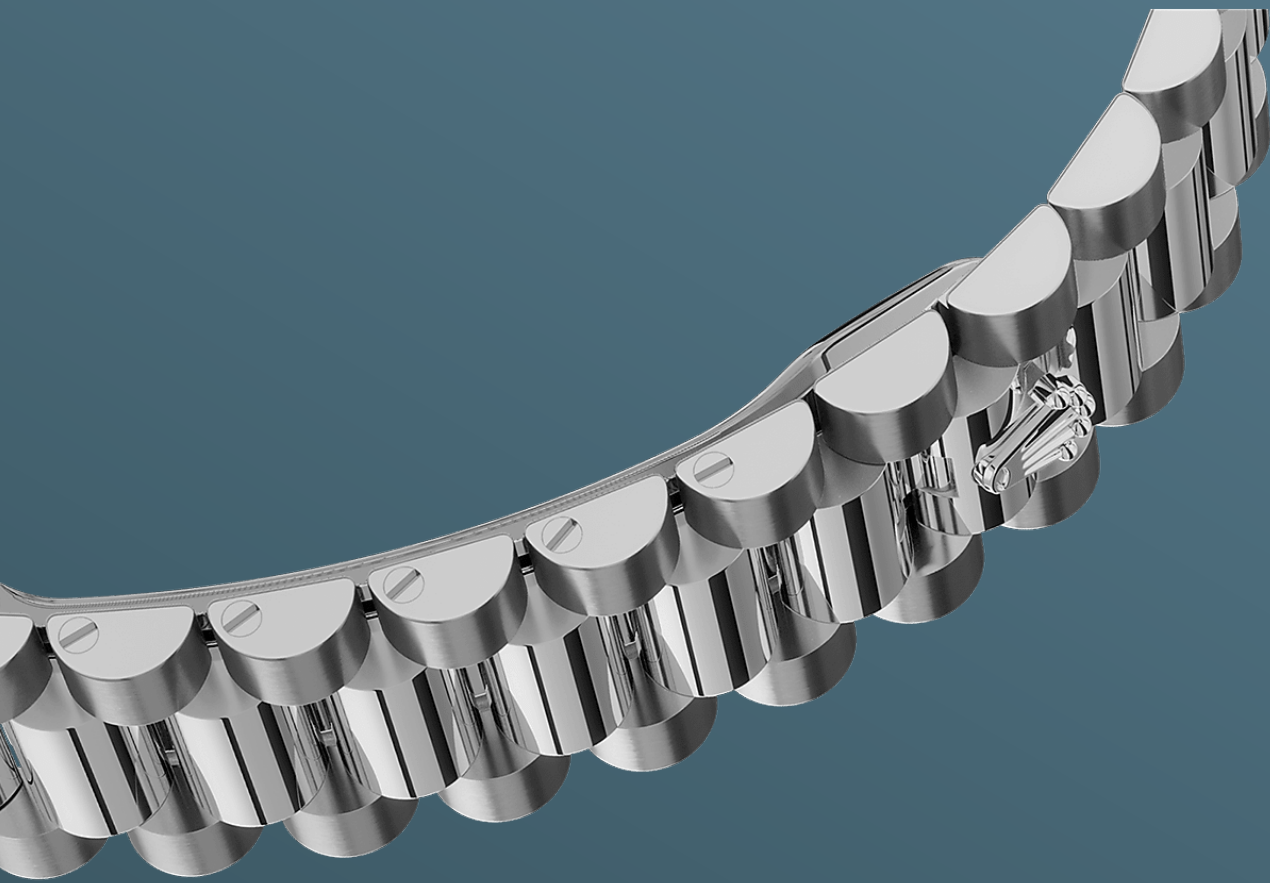

◇◇◇◇ PRESIDENT ◇◇◇