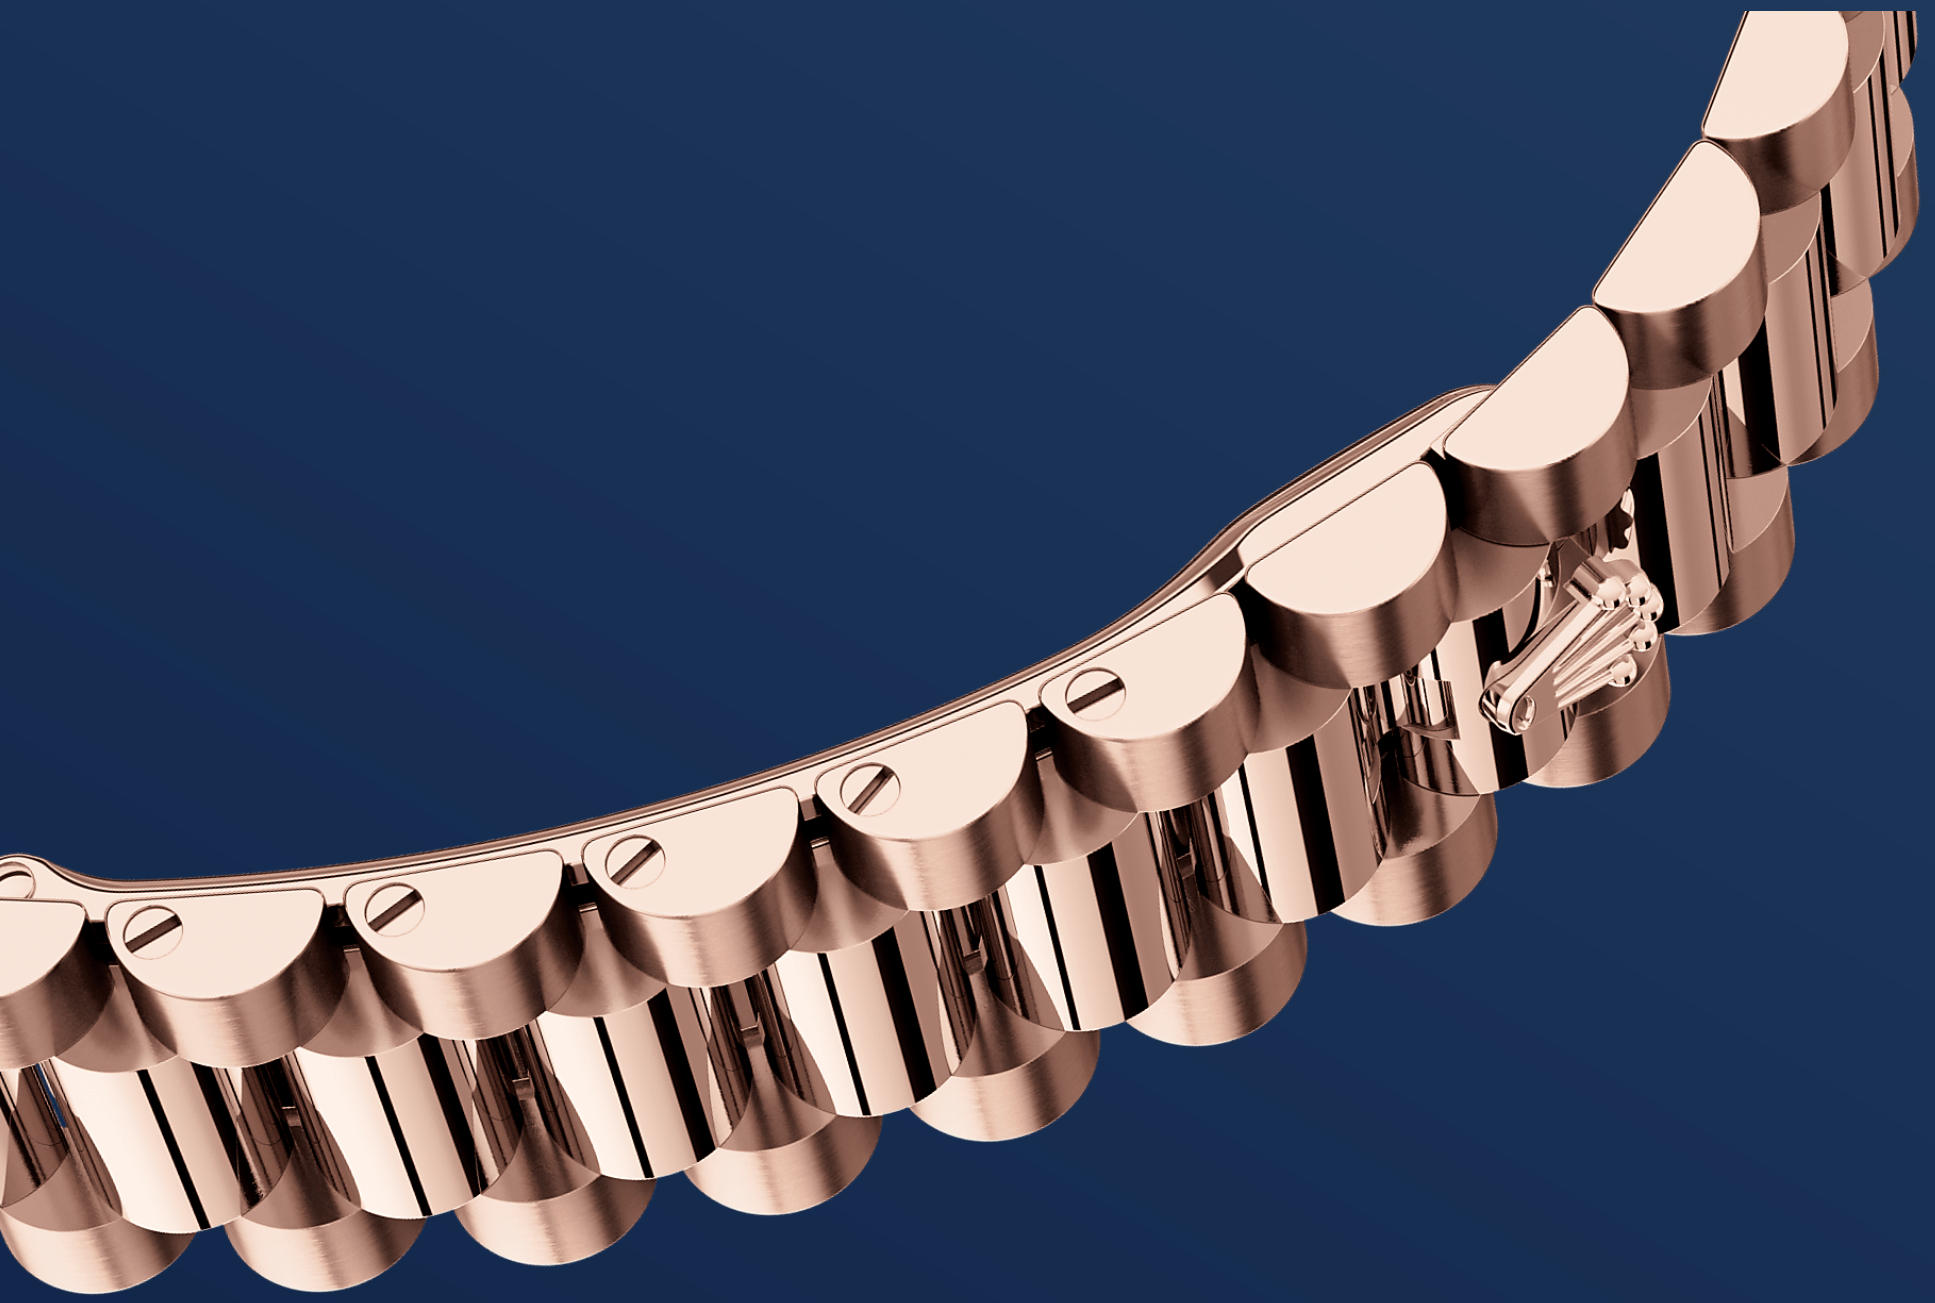

18K

2005 18K

◆◆◆◆ PRESIDENT ◆◆◆

more technical-details

reference 128395TBR

model-case

type

36

diameter

36

material

bezel

oyster-architecture

winding-crown

crystal

water-resistance

100/330

movement

type

calibre

3255

precision

oscillator

Parachrom

Paraflex

winding

power-reserve

70

functions

bracelet

type

?? ?? President ?? ?? ?? ?? ?? ??