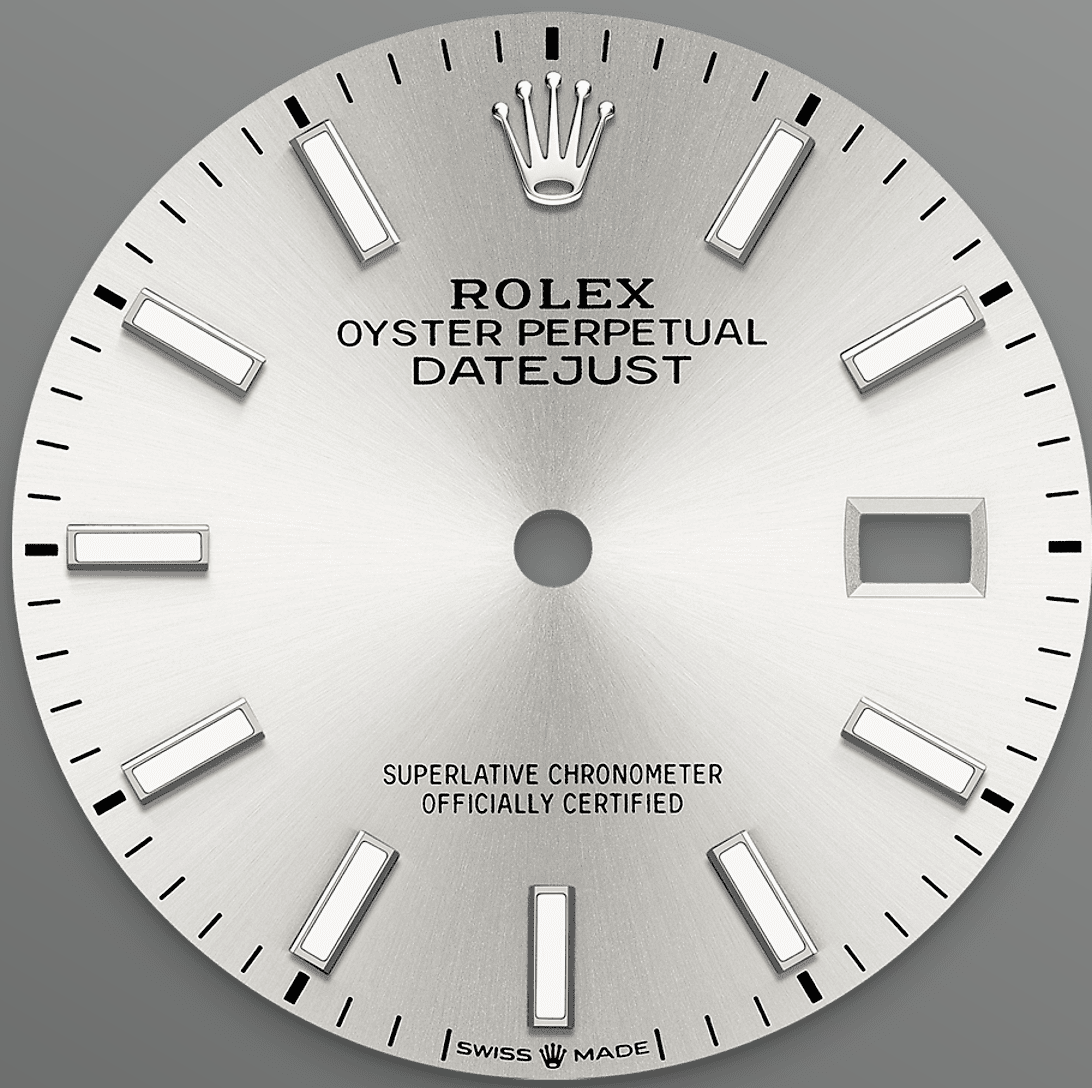

Datejust 36

◆◆◆36◆◆◆◆◆◆◆◆◆◆

Oyster Perpetual

Datejust 36     

 Oyster    

???

????

??

model-case

type

36

diameter

36

material

bezel

oyster-architecture

winding-crown

crystal

water-resistance

100/330

movement

type

calibre

3235