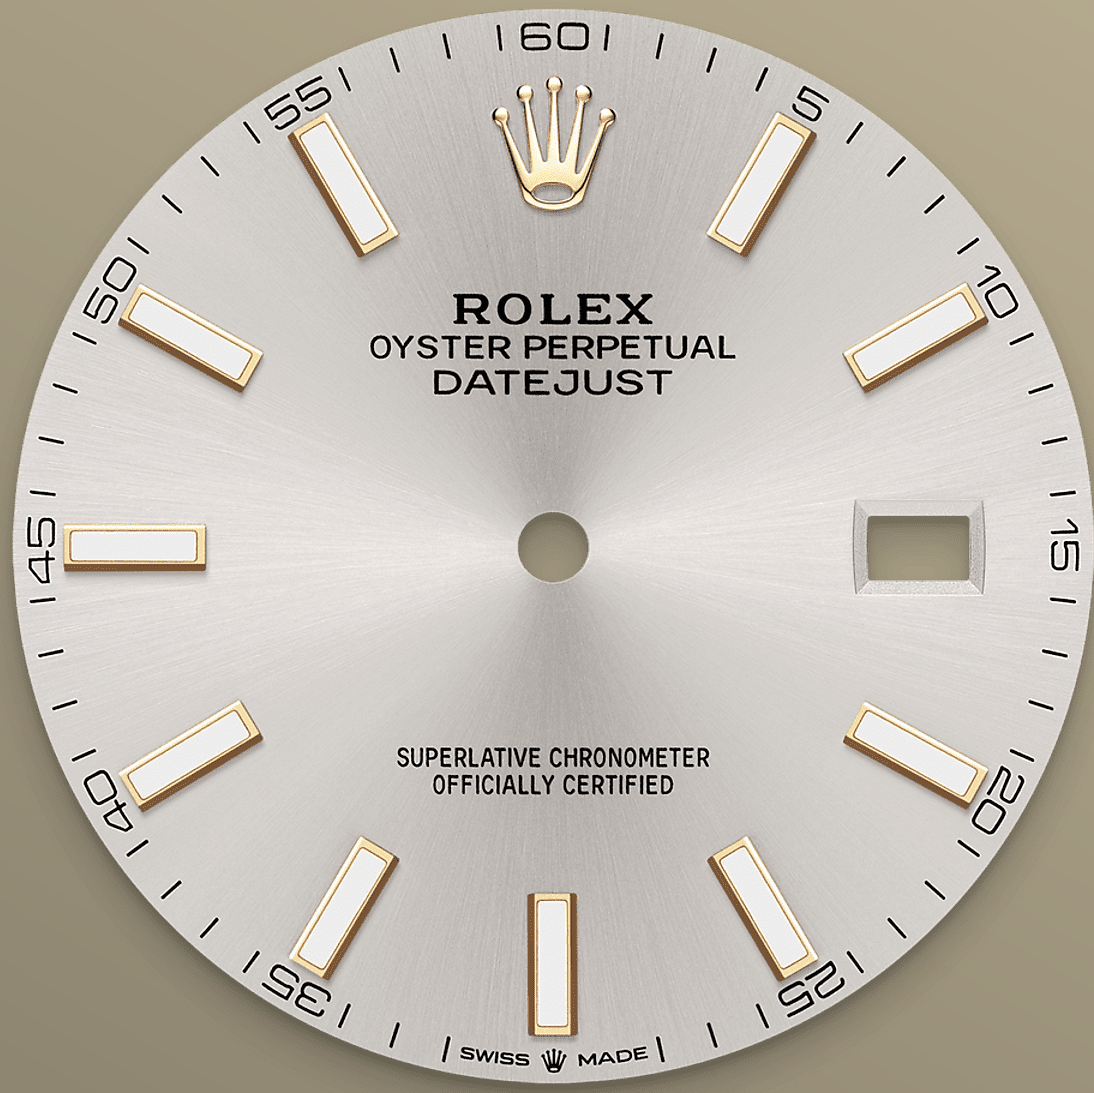

Datejust 41

◆◆◆41◆◆◆

Oyster Perpetual

Datejust 41

?

Oyster

???

??????

reference 126303

model-case

type

41

diameter

41

material

bezel

oyster-architecture

winding-crown

crystal

water-resistance

100/330

movement

type

calibre