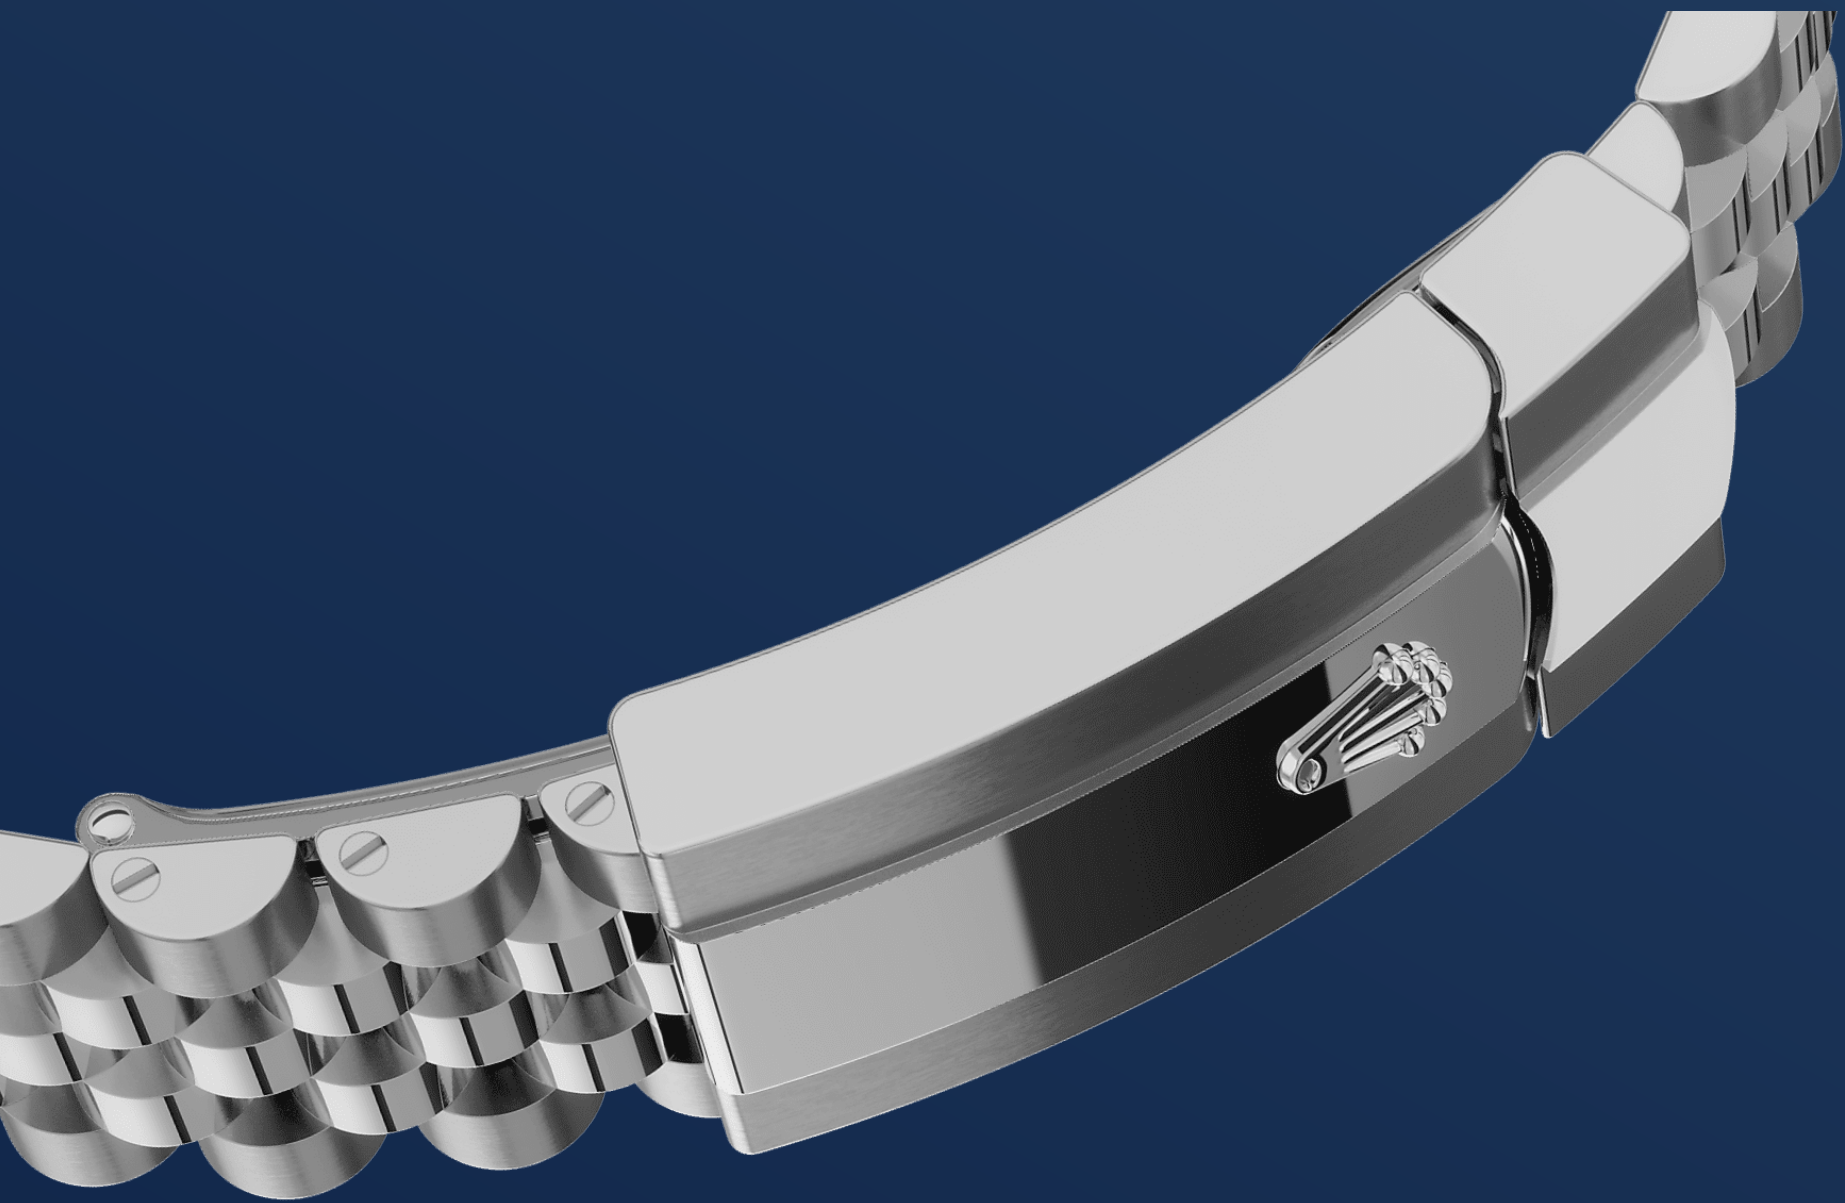

◆◆◆◆ JUBILEE ◆◆◆

◆?◆?◆?◆?

◆?

◆?◆?◆?◆?◆?◆?◆?◆?◆?◆?◆?◆?◆?

◆?

◆?

◆ Jubilee◆?◆?◆?◆?◆?◆?◆?◆?◆?◆ 1945◆?◆?◆?◆ Oyster
Perpetual Datejust◆?◆?◆?◆?