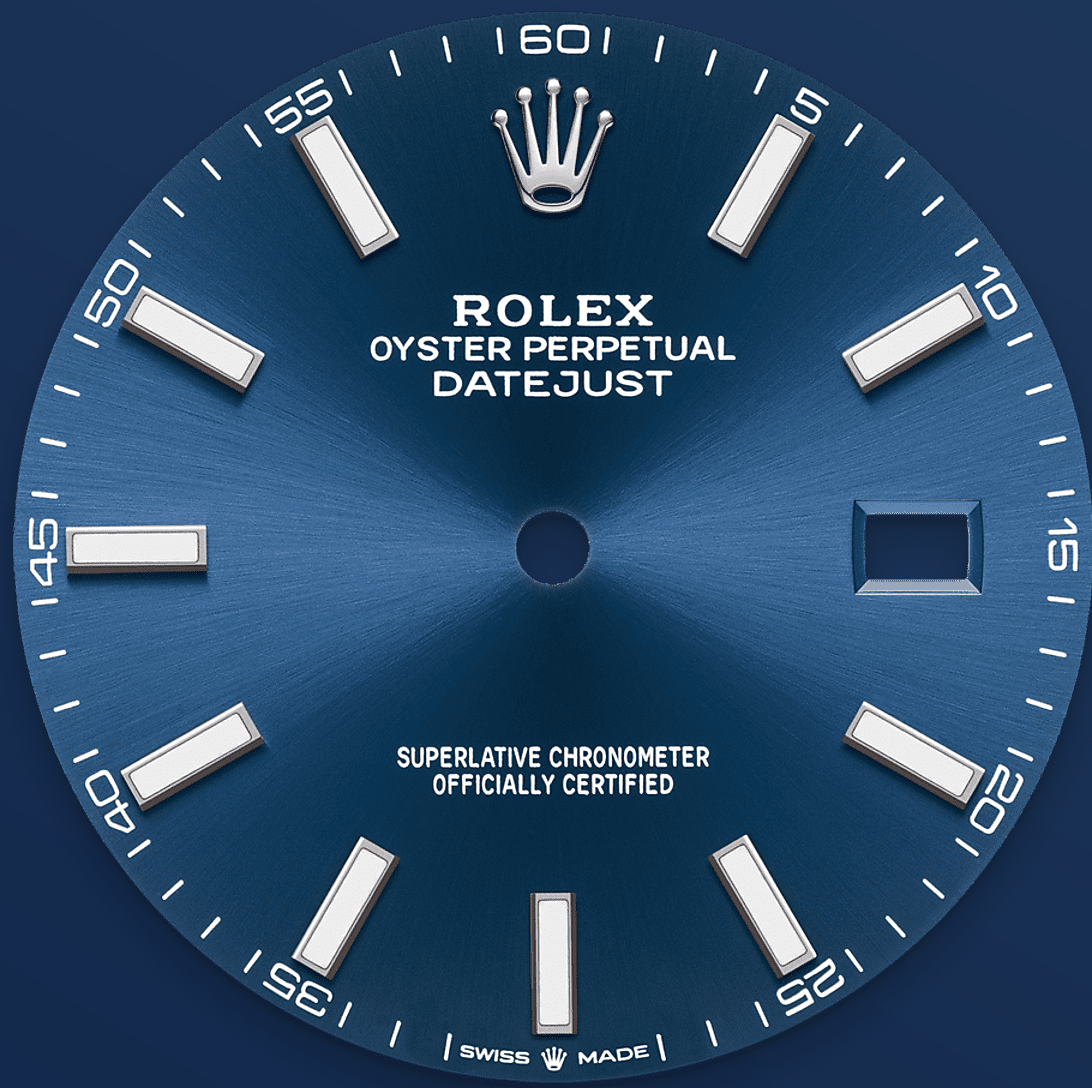

???

???

??

??

?????

??

??

??

???