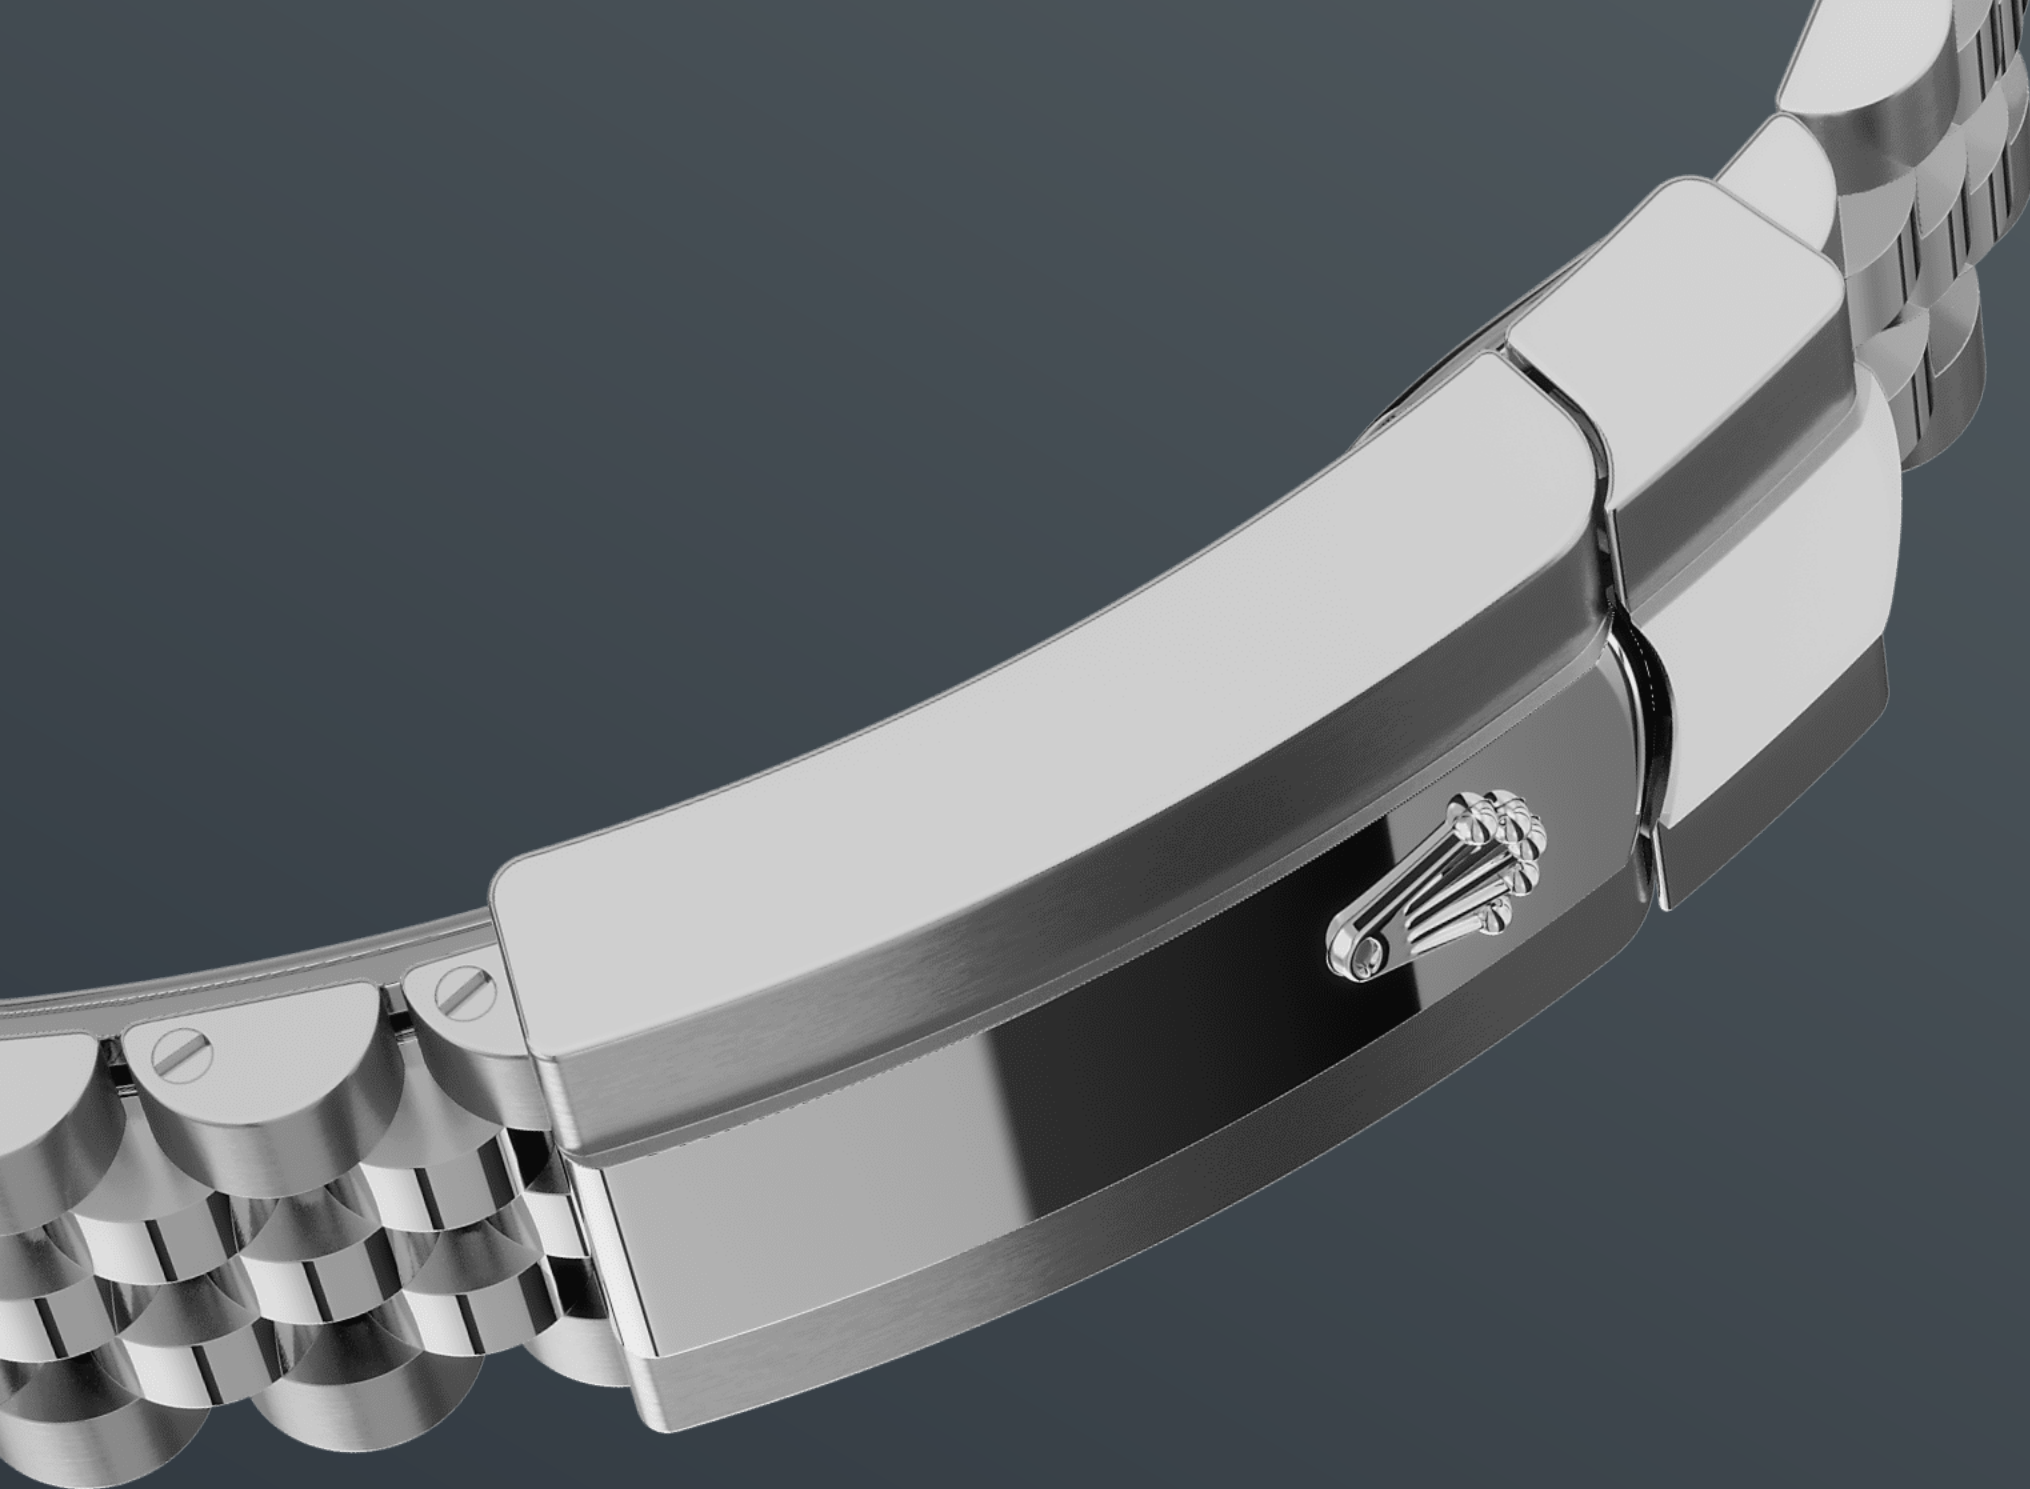

◇◇◇◇ JUBILEE ◇◇◇