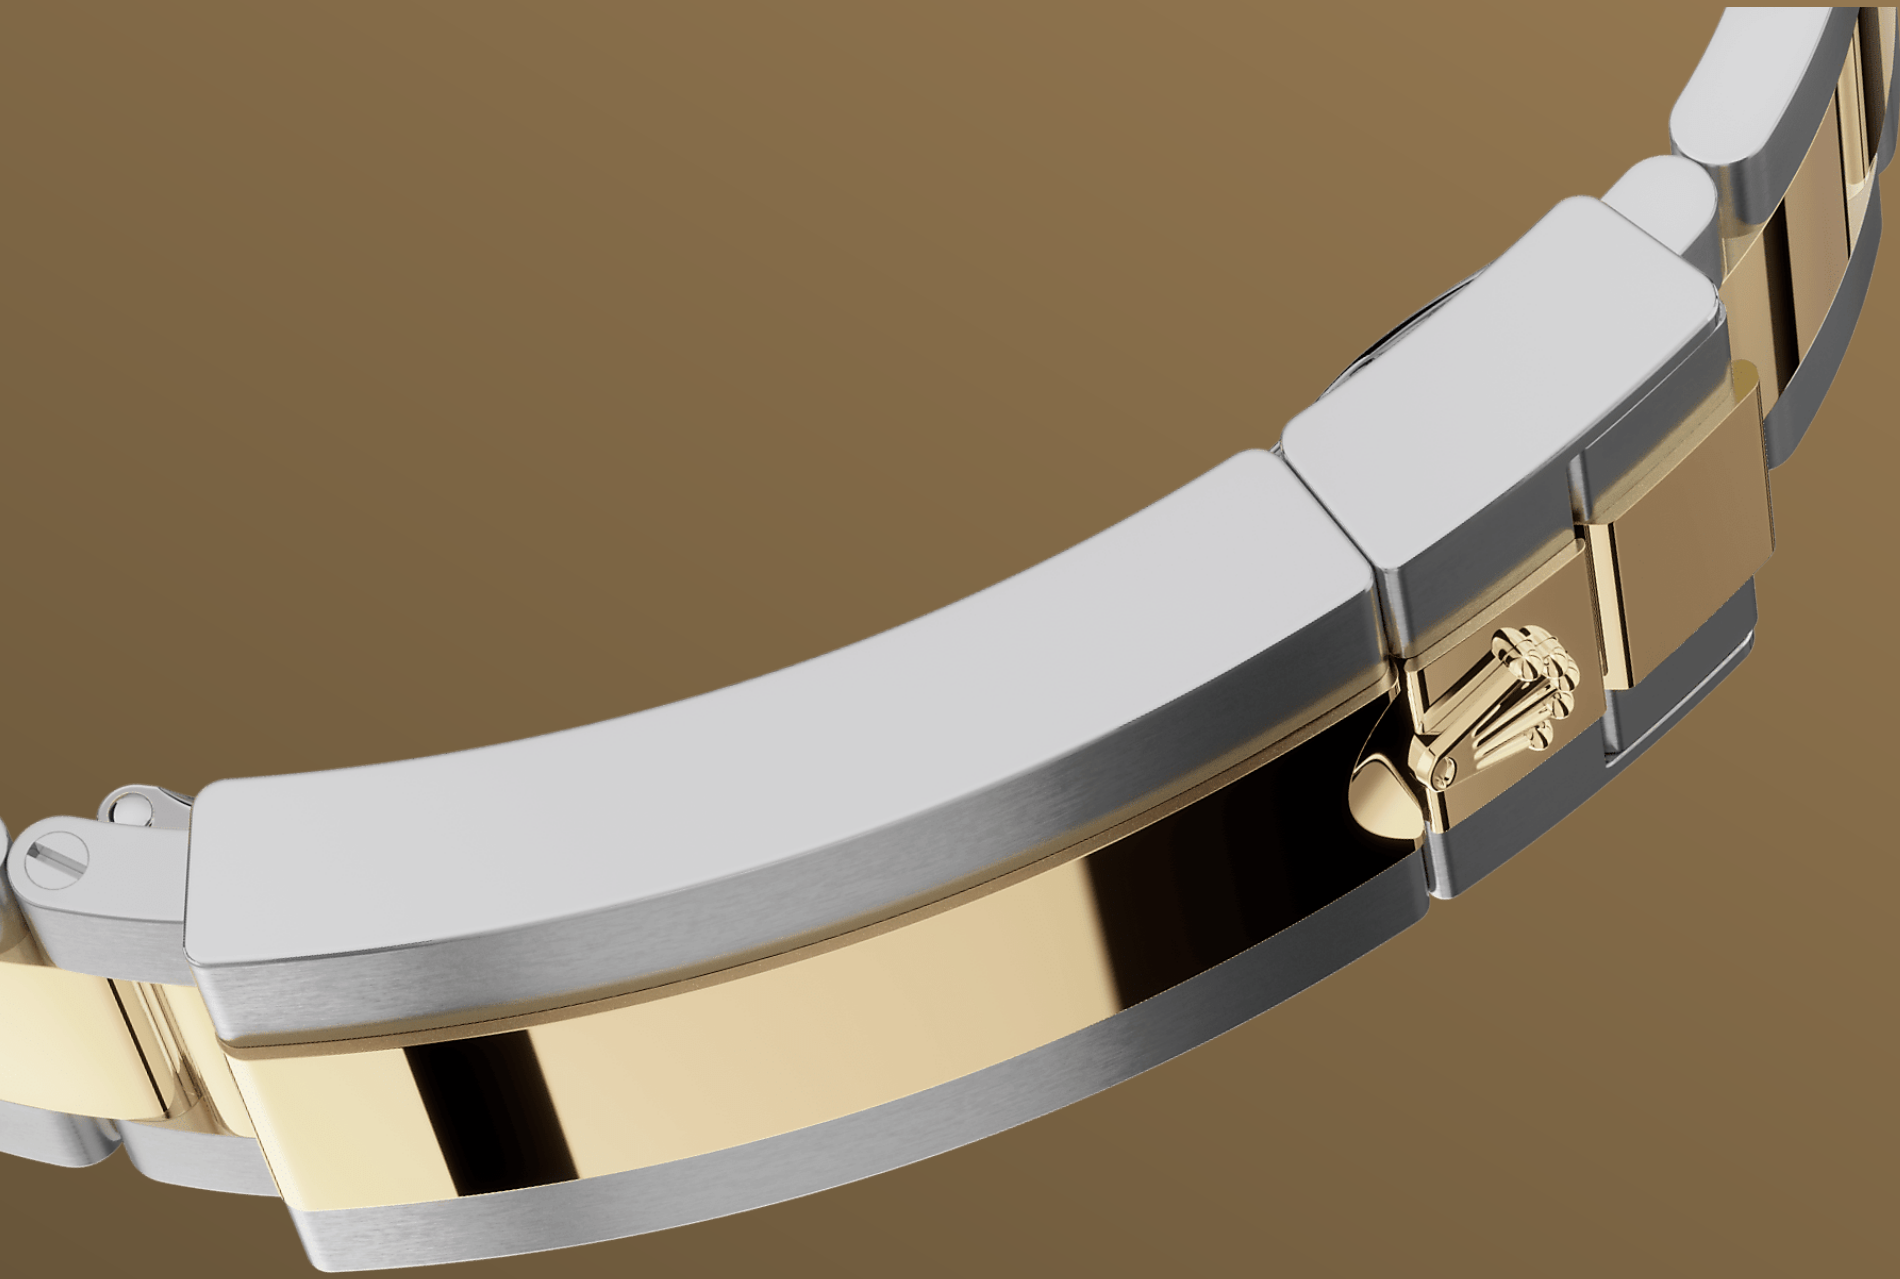

??? OYSTER ???

? ? ? ? ? ? ?

?? Oyster ?

? ? ? ?

? ?

? ? ? ? ? ? ? ? ? ? ? ? Glidelock ? ? ? ? ? ? ? ? ? ?

? ?