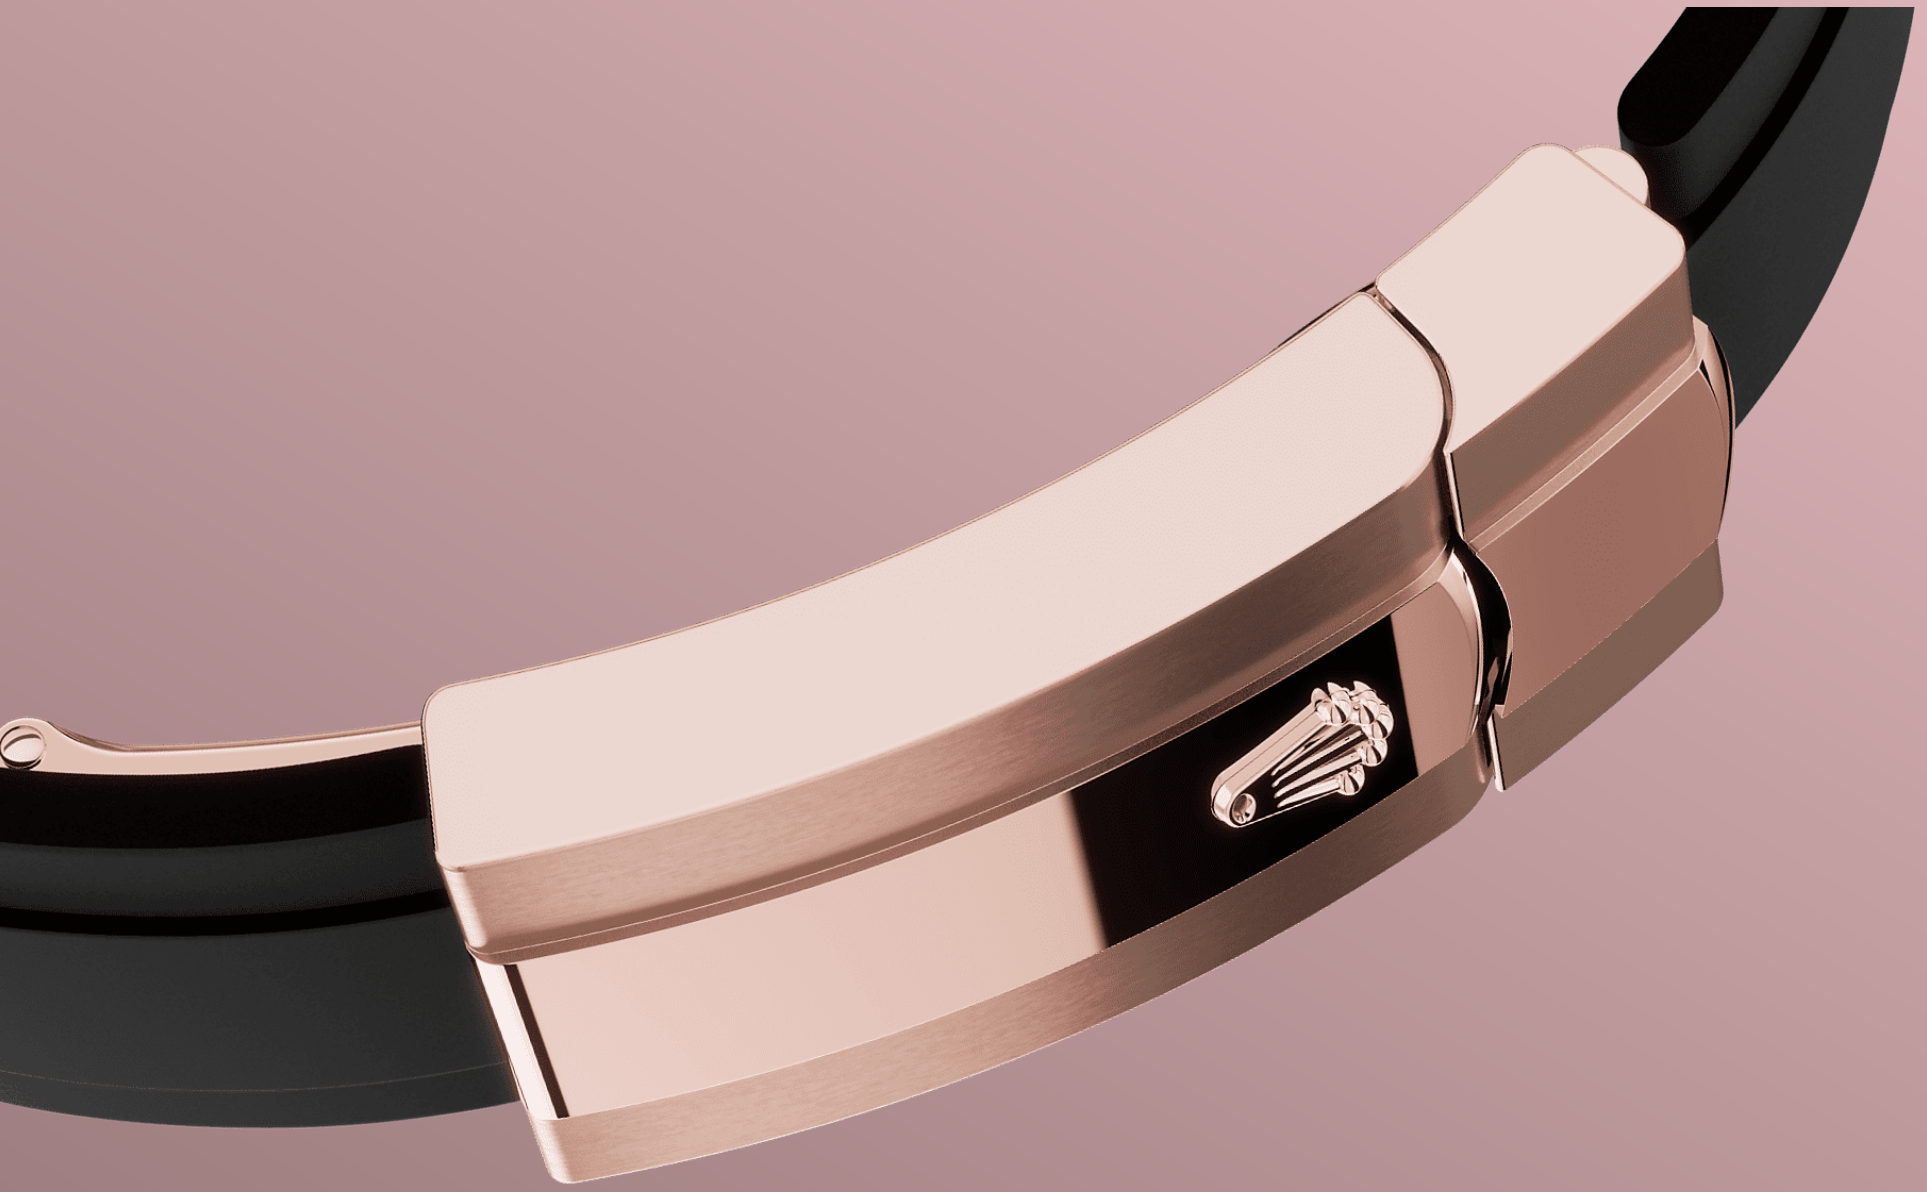

Sky-Dweller

◆◆◆42◆◆◆

Oyster Perpetual Sky-

Dweller   18K    

Oysterflex   

OYSTERFLEX

Sky-Dweller Oysterflex
18K
Rolex Glidelock
2.5
15

Rolex Oysterflex
18K
Rolex Glidelock
2.5
15

model-case

type

42

diameter

42

material

bezel

Ring

Command

oyster-architecture

winding-crown

crystal

water-resistance

100/330

movement

type

calibre

9002

precision

oscillator

Parachrom

Paraflex

winding

power-reserve