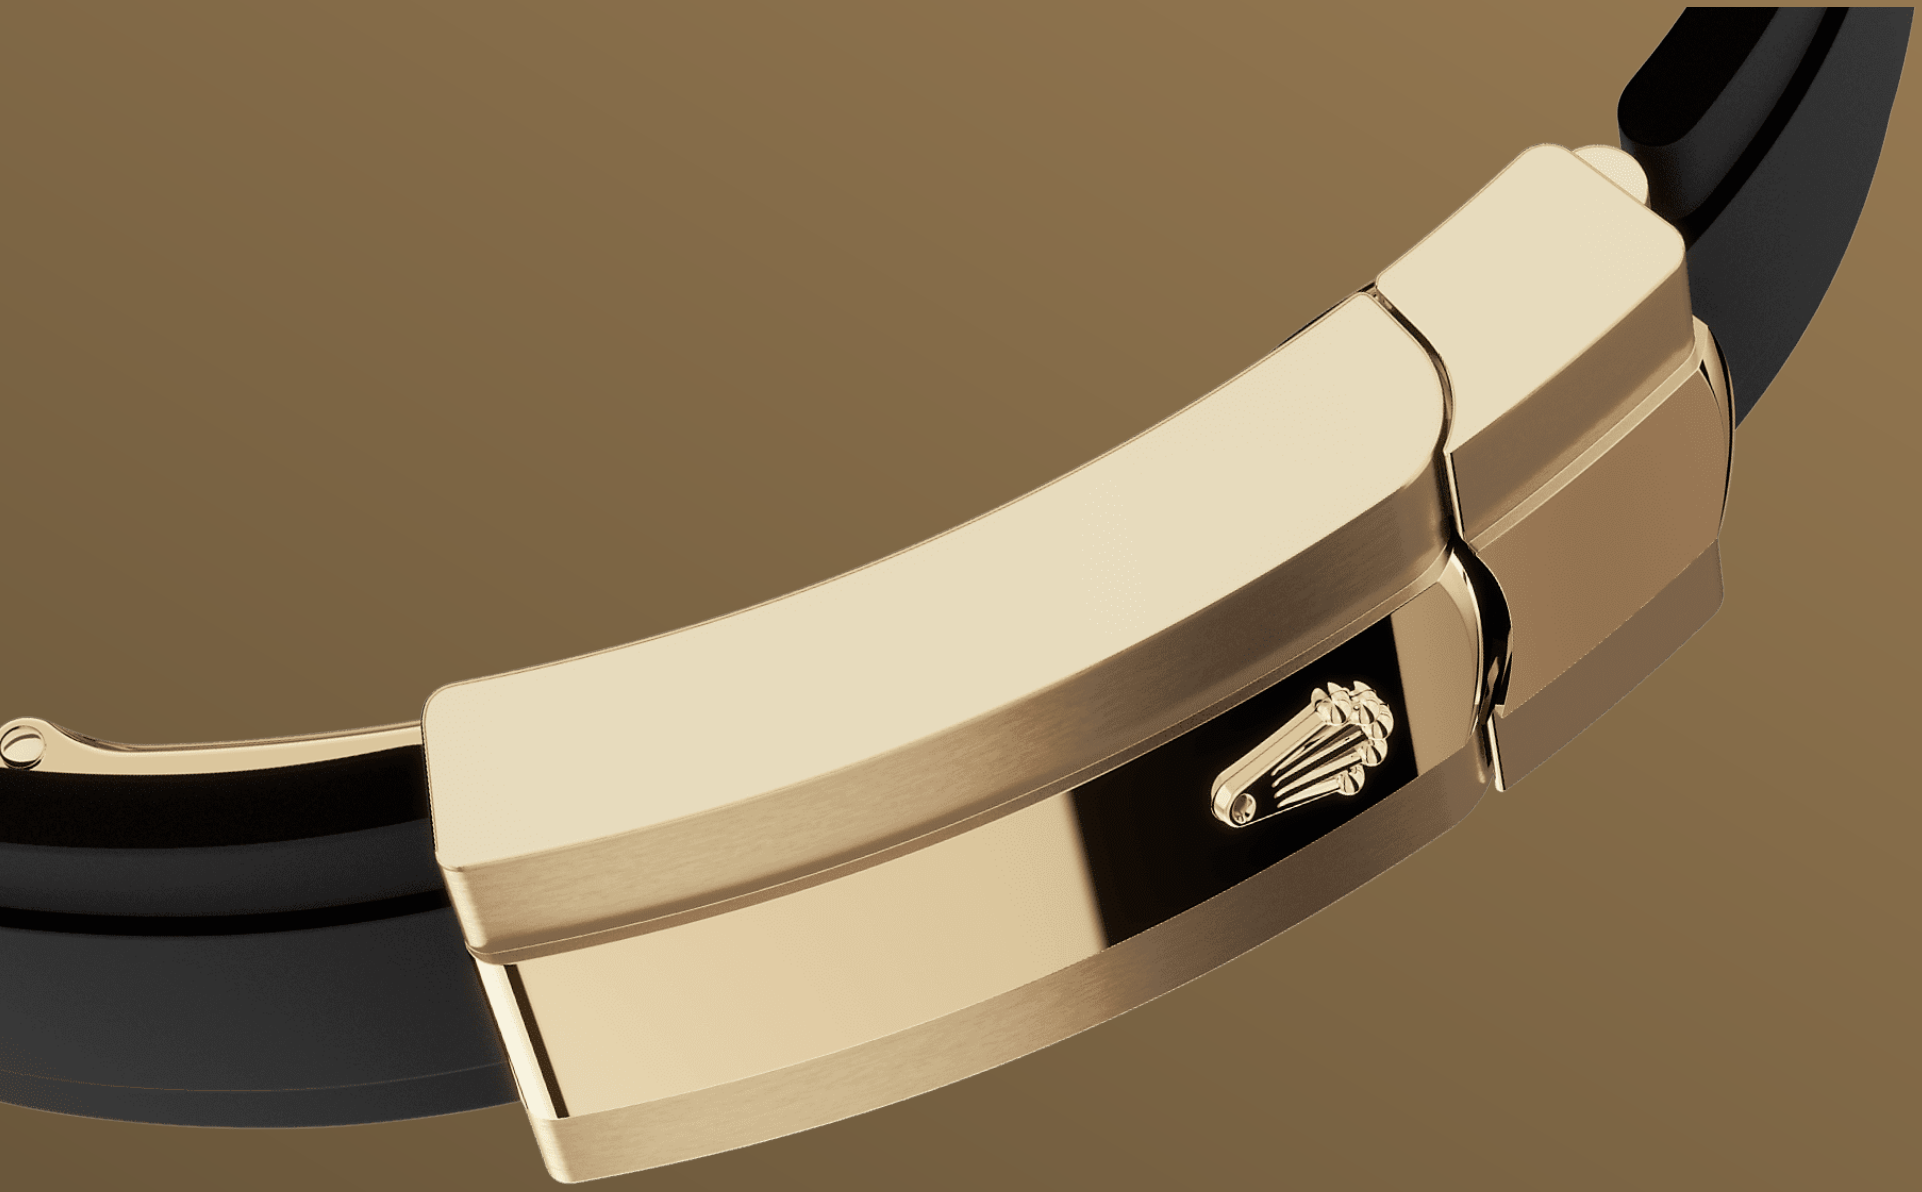

Sky-Dweller

◆◆◆42◆◆◆

Oyster Perpetual Sky-

Dweller   18K    

Oysterflex   

OYSTERFLEX

Sky-Dweller Oysterflex
18K
15

Oysterflex
18K
15

Rolex Glidelock
2.5
15

18K

18K

18K

18K

18K

18K

18K

oyster-architecture

winding-crown

crystal

water-resistance

100/330

movement

type

calibre

functions

24
3
12

bracelet

type

Oysterflex

clasp

Rolex Glidelock

bracelet-material