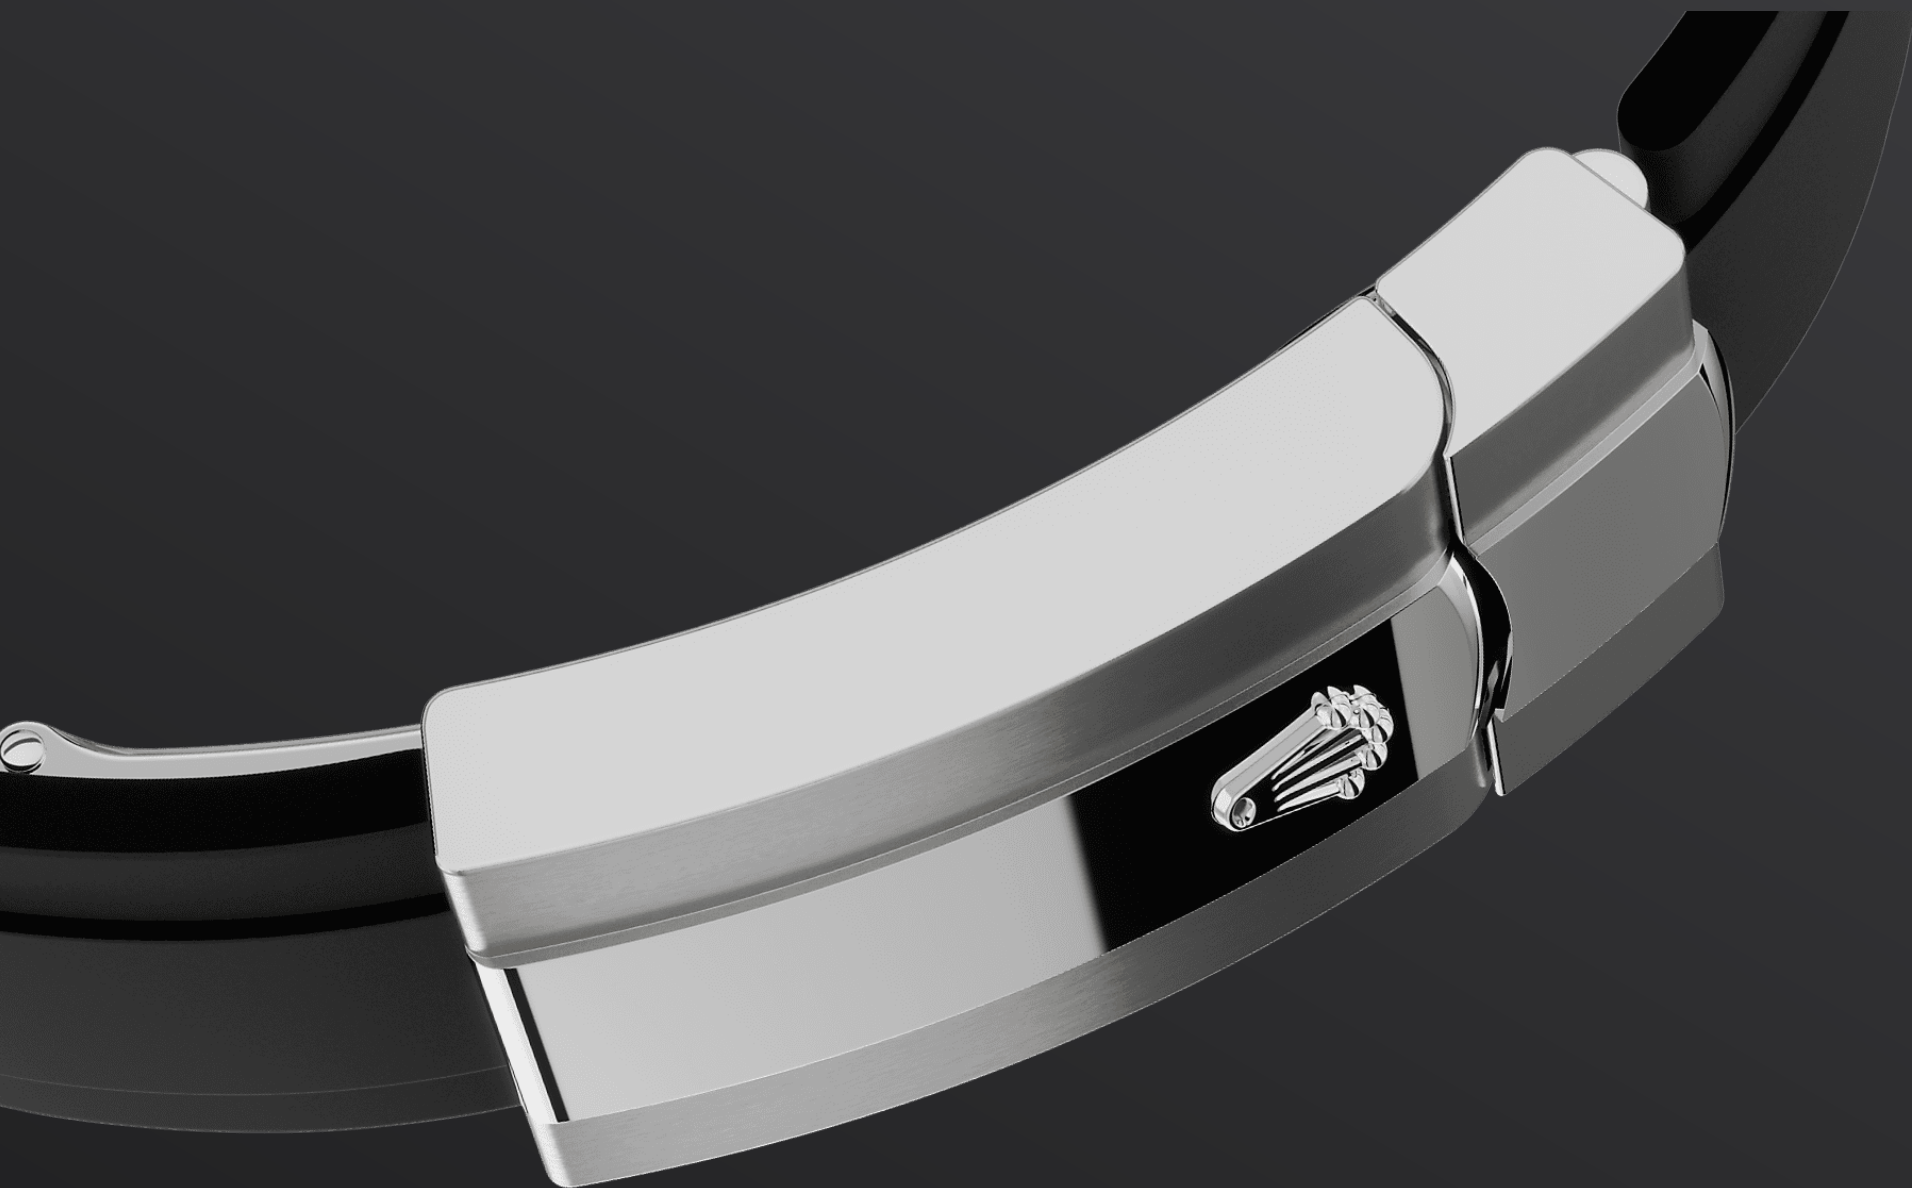

OYSTERFLEX

Sky-Dweller Oysterflex
18K
Rolex Glidelock
2.5
15

18K
Rolex Glidelock
2.5
15