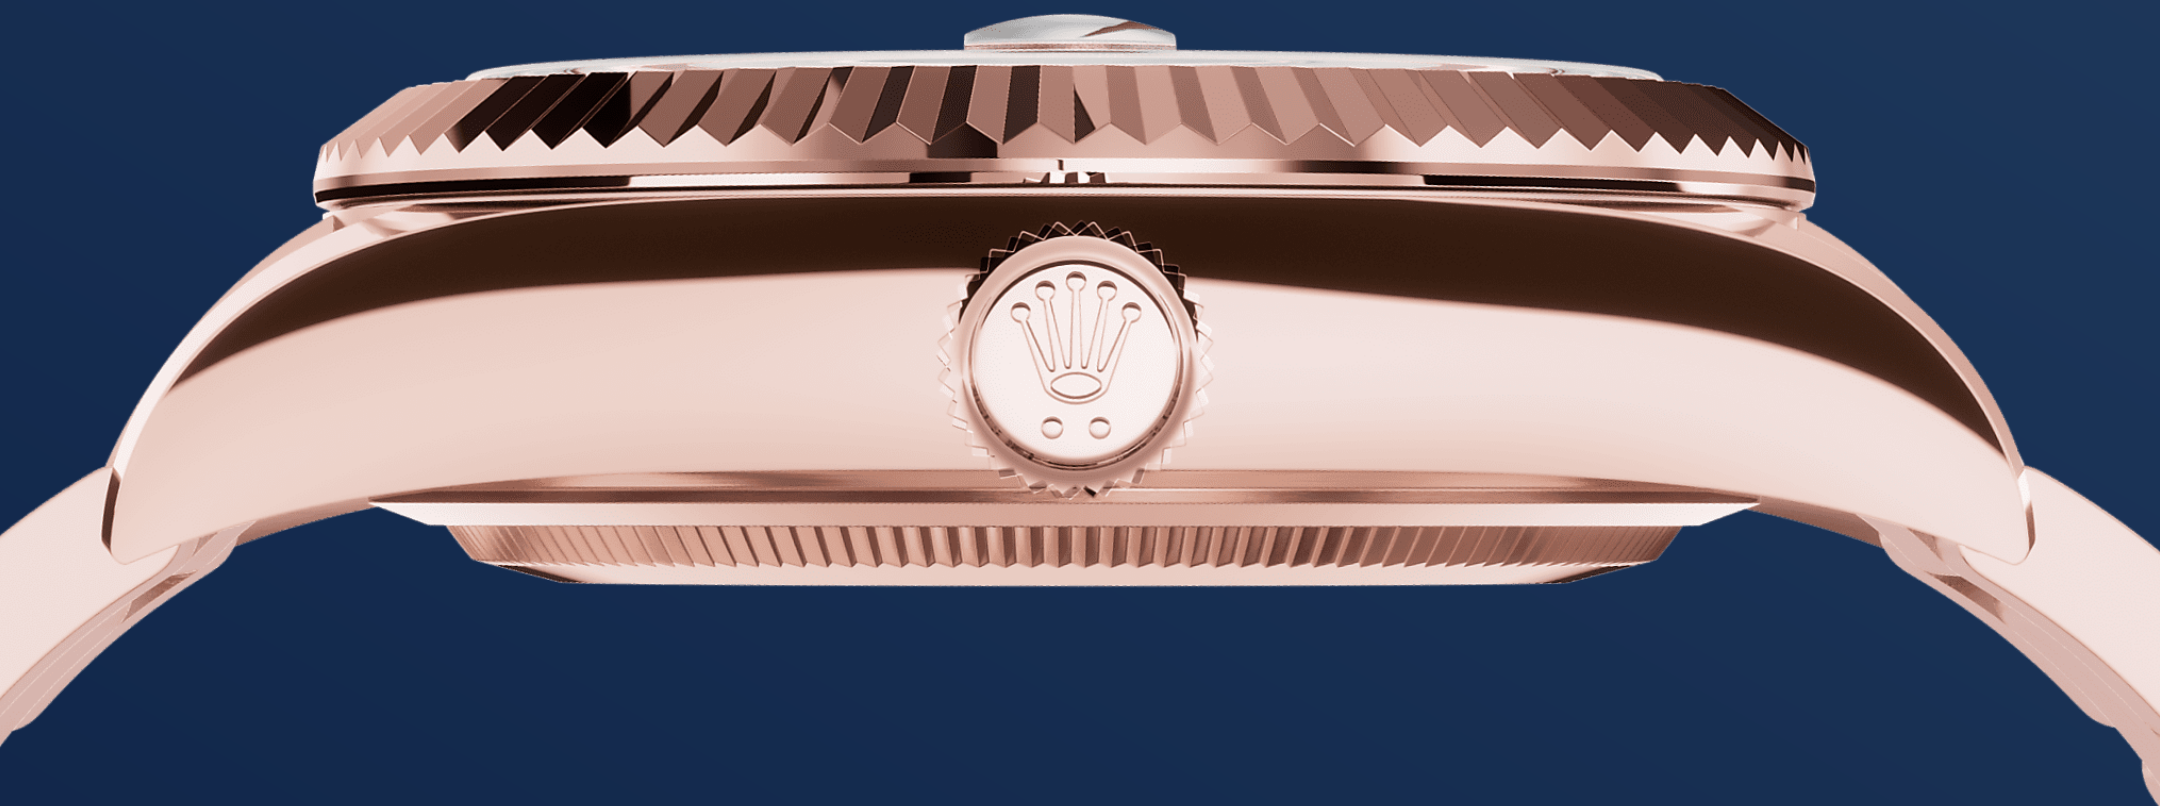

18K

18K

2005 18K