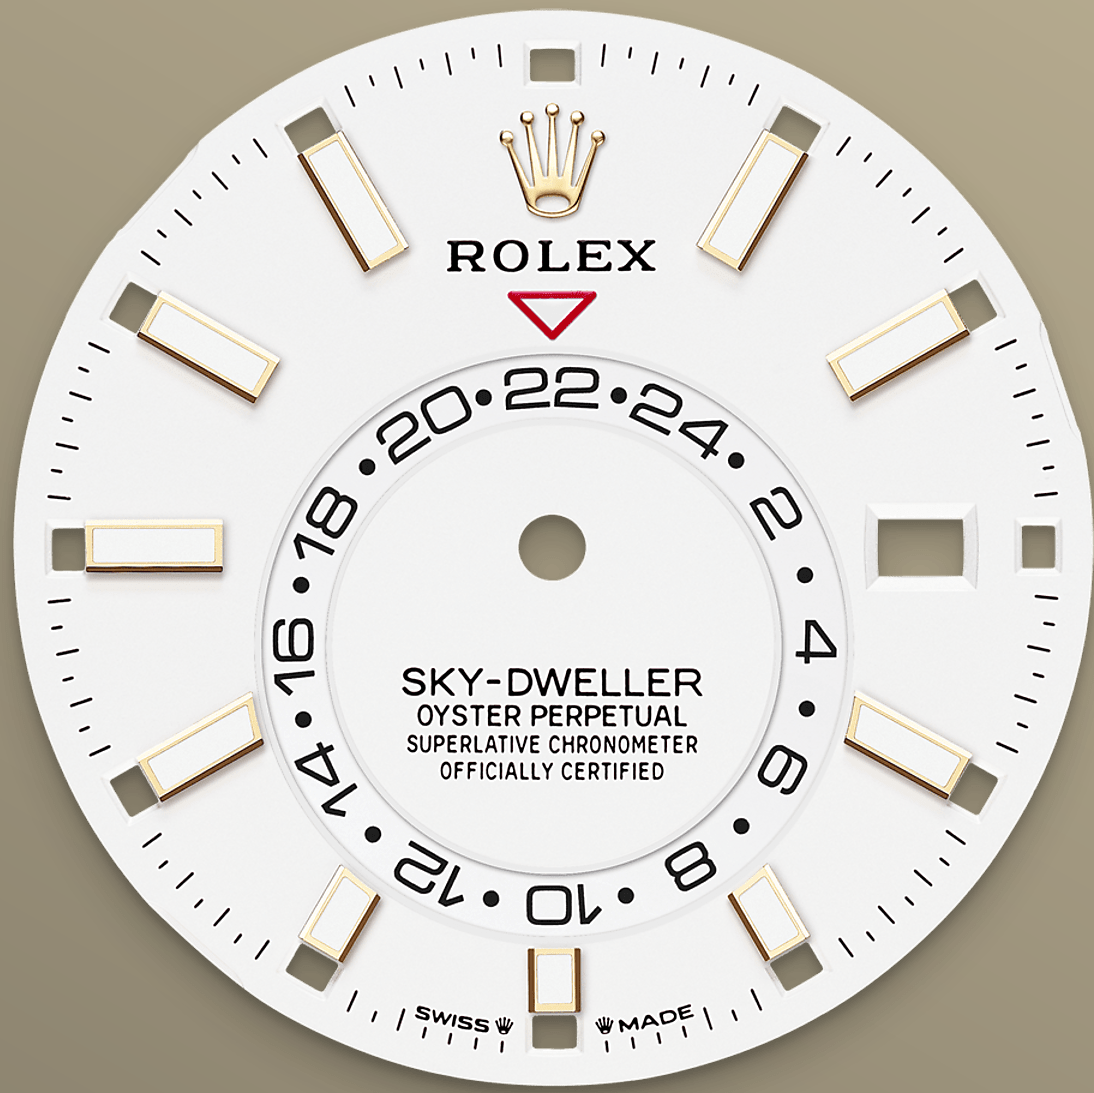

Sky-Dweller

◆◆◆42◆◆◆

Oyster Perpetual Sky-

Dweller   18K    

 Jubilee    

???

???

24?????
?????
?????

more technical-details

Sky-Dweller

reference 336938

model-case

type

42

diameter

42

material

bezel

Ring

Command

oyster-architecture

winding-crown

crystal

water-resistance

◆◆◆◆◆◆◆◆5◆◆◆◆◆◆◆◆

bracelet-material

18K◆◆

dial

type

◆◆◆

details

◆◆ Chromalight ◆◆◆◆◆◆◆◆